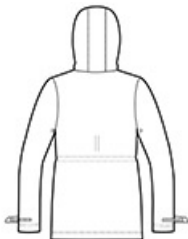

back

CARE INSTRUCTIONS

Machine wash cold. Only non-chlorine bleach when needed. Line dry. Do not iron. Do not dry clean.